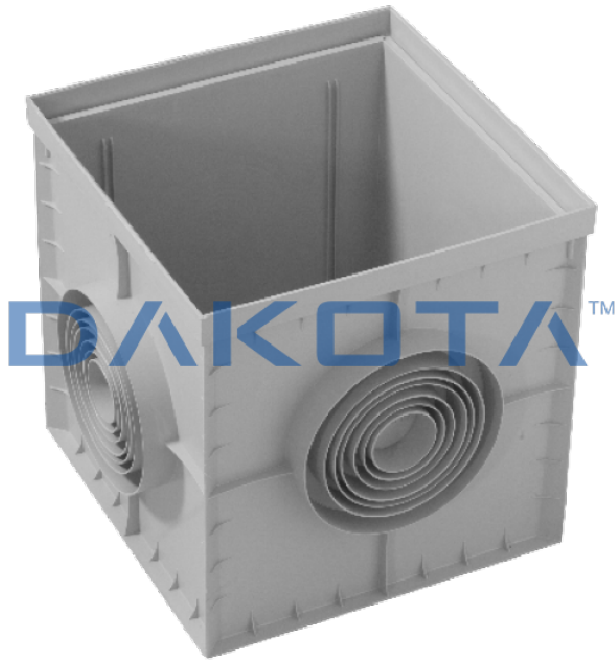

### CATCH PIT PLUS

Code	Commercial Description	Dimensions	Conf.	Pallet	Selling Unit
POZ01-1372	Catch Pit Plus	200 x 200 mm	0	150	PZ
POZ01-1372S	Catch Pit Plus Export	200 x 200 mm	0	240	PZ
POZ01-1372B	Catch Pit Plus	250 x 250 mm	0	144	PZ
POZ01-1373	Catch Pit Plus	300 x 300 mm	0	48	PZ

POZ01-1373S	Catch Pit Plus Export	300 x 300 mm	0	96	PZ
POZ01-1374	Catch Pit Plus	400 x 400 mm	0	18	PZ
POZ01-1374S	Catch Pit Plus Export	400 x 400 mm	0	36	PZ
POZ01-1371	Catch Pit Plus	550 x 550 mm	0	20	PZ
POZ01-1370	Seventy Catch Pit	700 x 700 mm	0	8	PZ
POZ01-1372V	Pozzetto Plus Verde	200 x 200 mm	0	150	PZ
POZ01-1372BV	Standard catch-pit -green	250 x 250 mm	0	144	PZ
POZ01-1373V	Pozzetto Standard Verde	300 x 300 mm	0	48	PZ
POZ01-1374V	Pozzetto Standard Verde	400 x 400 mm	0	36	PZ

## Description

The "Plus" drainage inspection chamber, also known as a catch basin or catch pit, is available in various sizes, from 200 x 200 to 550 x 550 mm, grey colour. Main characteristics: Light weight for a easy transport, positioning and installation, even by a single person; High resistance, thanks to the reinforcements and ribs on the sides; Pipes of every sizes can easily fit thanks to the special pre-cut concentric shape of the holes on the sides. Compatible with relative PP inspection chamber cover.

## Use

It is used as an alternative to traditional concrete manhole.