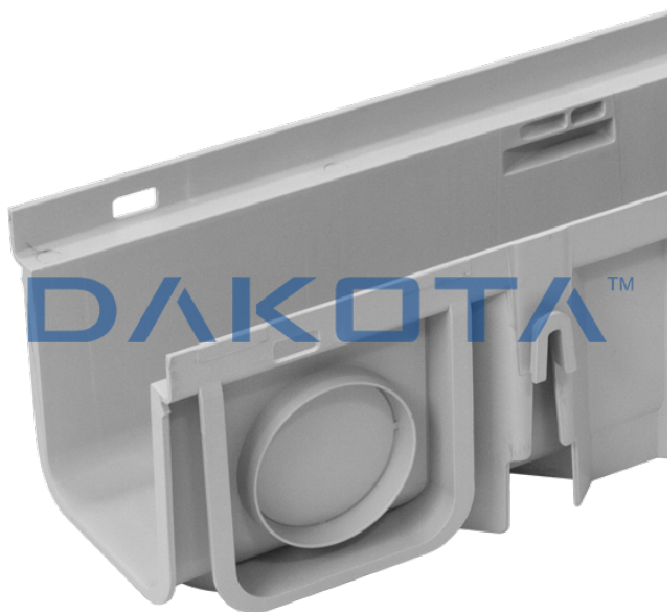

CHANNEL PEGASUS PLUS 130X120

Code	Commercial Description	Dimensions	Conf.	Pallet	Selling Unit
POZ90-1310P1	Pegasus Plus 130/120 - grey outlet ø 110	130 x 120 x 1.000 mm	0	112	PZ
POZ90-1310PN1	Pegasus plus 130/120 - black outlet ø 110	130 x 120 x 1.000 mm	0	112	PZ
POZ90-1310PB1	Pegasus Plus 130/120 - White outlet ø 110	130 x 120 x 1.000 mm	0	112	PZ
POZ90-1310PS1	Pegasus Plus 130/120 - Sand outlet ø 110	130 x 120 x 1.000 mm	0	112	PZ

Description

Drainage channel for the collection of rain waters. Designed and reinforced for an high resistance. It is available in grey, black, sand, and white color, in different designs and sizes. Bottom outlets are ø 110 mm.

Material

Made of high quality PP (polypropylene).

Use

Used for the collection and drainage of rainwater. The matching to its range of gratings allows the use on patios and for pedestrian or light traffic areas.